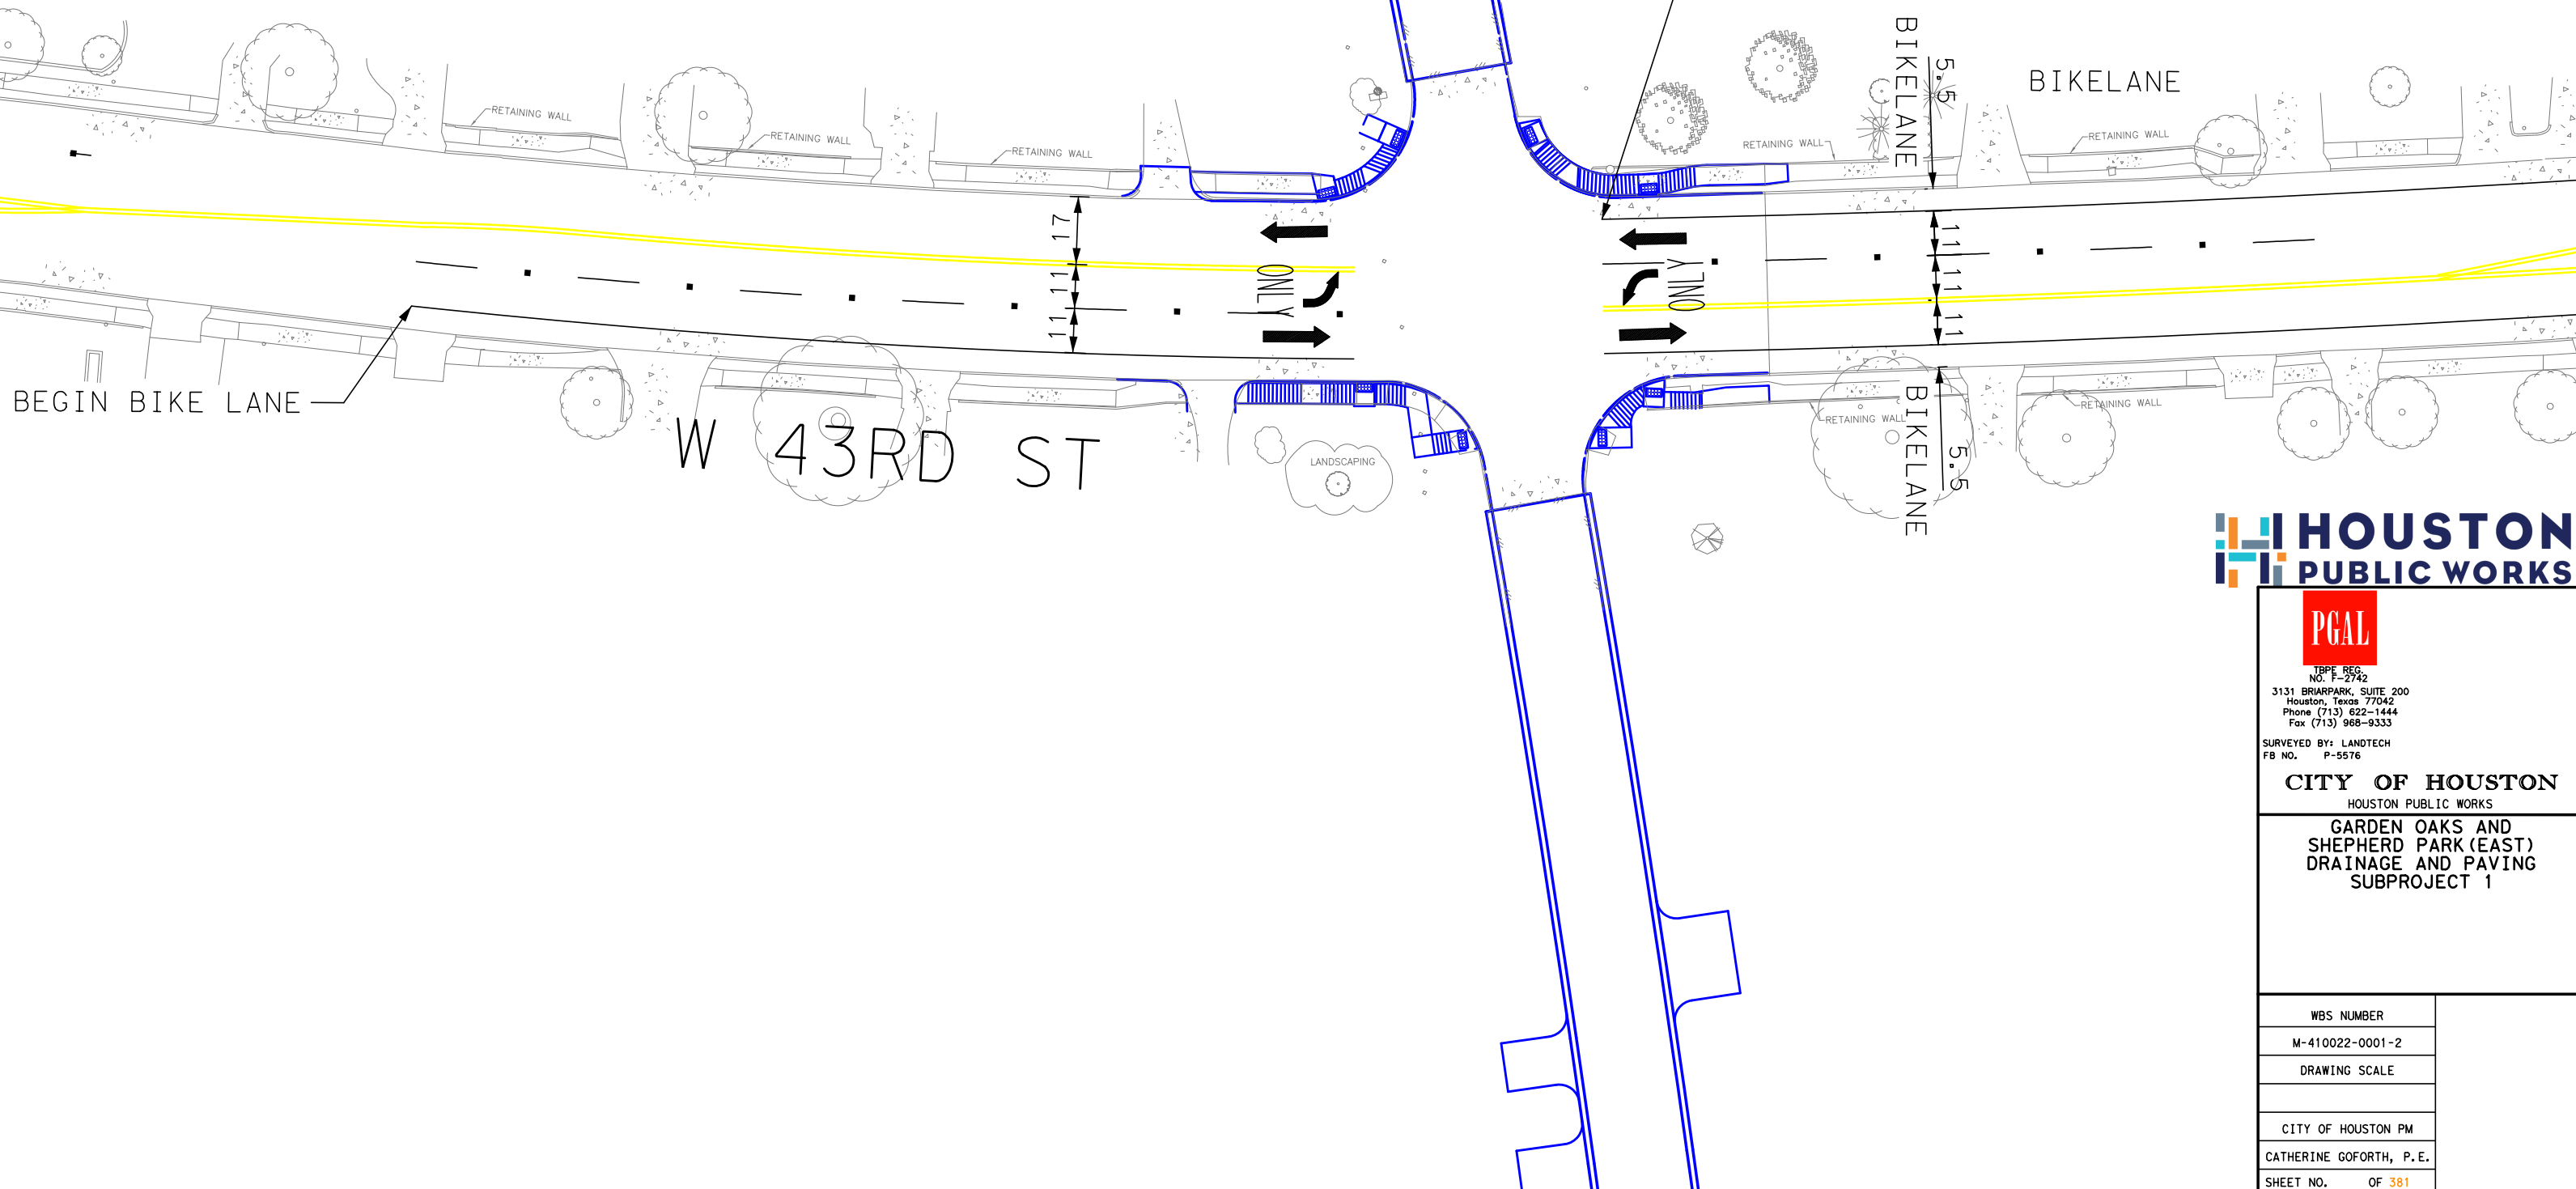

ALBA RD

BEGIN BIKE LANE

BIKELANE

BIKELANE

BIKELANE

BEGIN BIKE LANE

W 43RD ST

11 11 17

ONLY

ONLY

TYPE REG.
NO. F-2742
3131 BRIARPARK, SUITE 200
Houston, Texas 77042
Phone (713) 622-1444
Fax (713) 968-9333

SURVEYED BY: LANDTECH
FB NO. P-5576

CITY OF HOUSTON
HOUSTON PUBLIC WORKS

**GARDEN OAKS AND
SHEPHERD PARK (EAST)
DRAINAGE AND PAVING
SUBPROJECT 1**

WBS NUMBER

M-410022-0001-2

DRAWING SCALE

CITY OF HOUSTON PM

CATHERINE GOFORTH, P.E.

SHEET NO. OF 381